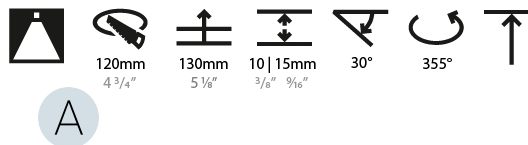

GENERAL

Series: Mechaniq Round
Brand: Prolicht
Division: Architectural
Mounting Type: Recessed
Mounting Location: Ceiling
Subcategory: Downlight

PHYSICAL

Shape: Round
Diameter (mm): 130
Diameter (in): 5 1/8
Height (mm): 108
Height (in): 4 1/4
Ceiling Thickness (mm): 10 / 12.5 / 15
Ceiling Thickness (in): 3/8 or 1/2 or 9/16
Min. Recessing Depth (mm): 130
Min. Recessing Depth (in): 5 1/8
Light Distribution: Adjustable / Downlight
Weight (kg): 0.707
Weight (lbs): 1.56
Fixture Finish: SSR / BKV / CWI / CRY / HAB / UFT / ITA / RUA / FTG / MYG / LOD / PUS / FRO / FUP / KIA / POP / BLS / SPG / MEY / GOH / GUM / CHC / COM / ABZ / JAG / OBR / MOS / ROR
Fixture Material: Aluminum Die Cast
Cut-out Measurements: 120mm / 4 3/4"

ELECTRICAL

Lamp Type: LED (Zhaga Standard)
Input Wattage (W): 28.6
Total Output Wattage (W): 26
Dimming: Tri-Mode (Non-Dimming and Phase Dimming (120Vac only) and 0-10V Dimming)
Driver Included: No
Driver Location: Recessed Housing
Driver Type: Constant Current - Universal
Driver Class: Class 2
Housing: See components
Input Voltage (V): 120 - 277
Constant Current (MA): 700

LED

Number of LEDs: 1
Color Temperature (°K): 2700 / 3000 / 3500 / 4000
Max. Delivered Lumen (lm): 2960 / 3030 / 3185 / 3250
CRI: >90 CRI
Lamp Life (hrs): 50000

OPTICAL

Reflector: 18 / 26 / 40
Adjustability: Rotational 355°; Tilt 30°

RATINGS AND CERTIFICATIONS

Certified By: Certified for North American Standards
IP rating: IP20