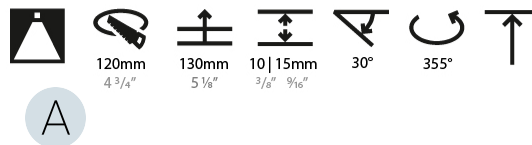

GENERAL

Series: Mechaniq Round
Brand: Prolicht
Division: Architectural
Mounting Type: Recessed
Mounting Location: Ceiling
Subcategory: Downlight

PHYSICAL

Shape: Round
Diameter (mm): 130
Diameter (in): 5 1/8
Height (mm): 108
Height (in): 4 1/4
Ceiling Thickness (mm): 10 / 12.5 / 15
Ceiling Thickness (in): 3/8 or 1/2 or 9/16
Min. Recessing Depth (mm): 130
Min. Recessing Depth (in): 5 1/8
Light Distribution: Adjustable / Downlight
Weight (kg): 0.707
Weight (lbs): 1.56
Fixture Finish: SSR / BKV / CWI / CRY / HAB / UFT / ITA / RUA / FTG / MYG / LOD / PUS / FRO / FUP / KIA / POP / BLS / SPG / MEY / GOH / GUM / CHC / COM / ABZ / JAG / OBR / MOS / ROR
Fixture Material: Aluminum Die Cast
Cut-out Measurements: 120mm / 4 3/4"

ELECTRICAL

Lamp Type: LED (Zhaga Standard)
Total Output Wattage (W): 12 / 15
Dimming: Tri-Mode (Non-Dimming and Phase Dimming (120Vac only) and 0-10V Dimming)
Driver Included: No
Driver Location: Recessed Housing
Driver Type: Constant Current - Universal
Housing: See components
Input Voltage (V): 120 - 277
Constant Current (MA): 350

LED

Number of LEDs: 1
Color Temperature (°K): 2700 / 3000 / 3500 / 4000
Max. Delivered Lumen (lm): 830 / 930 / 1010 / 1030
CRI: >90 CRI
Lamp Life (hrs): 50000

OPTICAL

Reflector°: 8
Adjustability: Rotational 355°, Tilt 30°

RATINGS AND CERTIFICATIONS

Certified By: Certified for North American Standards
IP rating: IP20