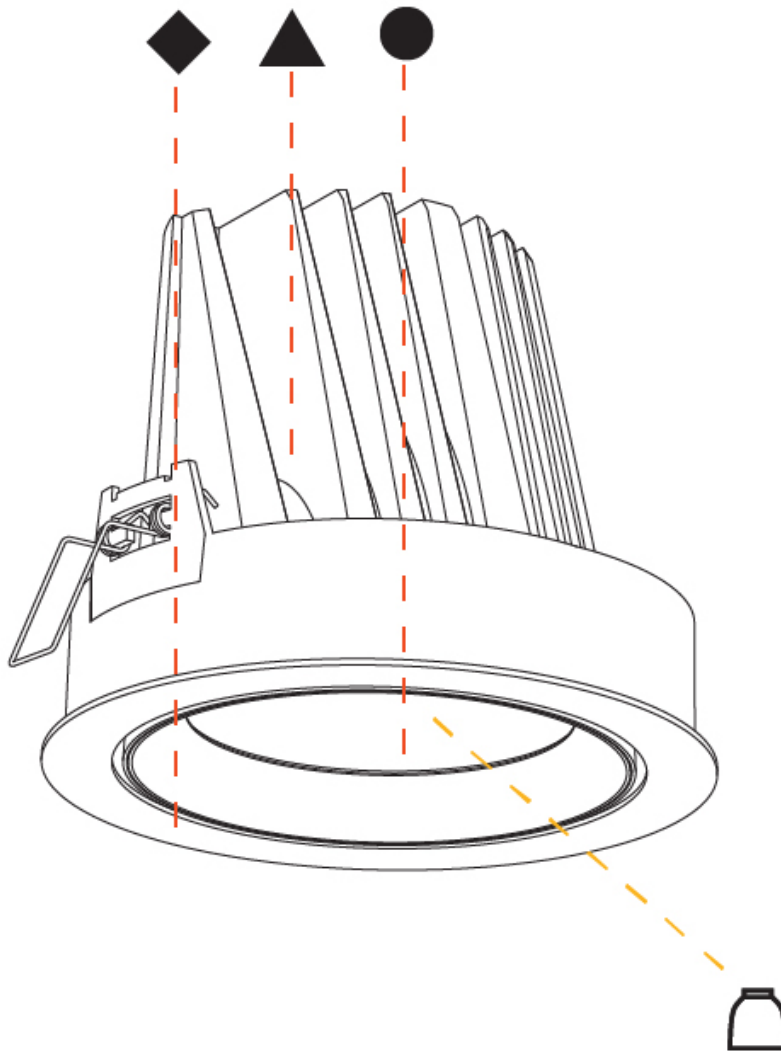

MECHANIQ ROUND RECESSED

A35046-

PROJECT _____

TYPE _____

SPECIFIER _____

QUANTITY _____

DATE _____

A